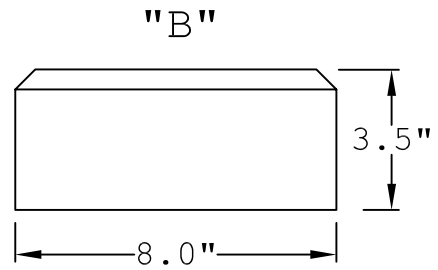

TOP VIEW

END VIEW

SIDE VIEW

END VIEW

PERSPECTIVE VIEW

KEYSTONE

KS12001
BEVELED EDGE,
SMOOTH FINISH

Prepared By: