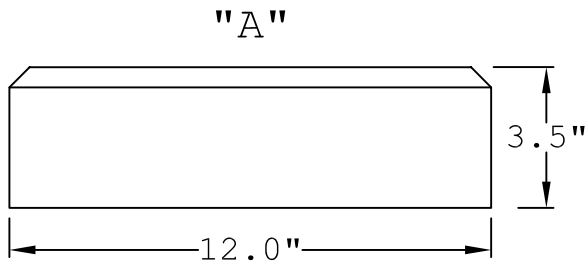

TOP VIEW

END VIEW

SIDE VIEW

END VIEW

PERSPECTIVE VIEW

KEYSTONE

KS12001
BEVELED EDGE,
SMOOTH FINISH

Prepared By: