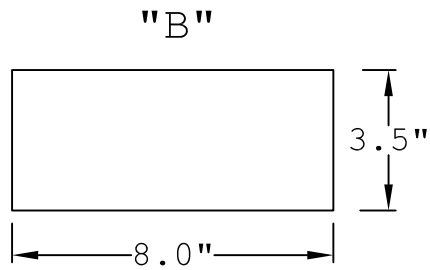

TOP VIEW

END VIEW

SIDE VIEW

END VIEW

PERSPECTIVE VIEW

KEYSTONE

KS10582
 FLAT EDGE,
 SMOOTH FINISH

Prepared By:
 McCoy
 Drafting &
 Design, LLC
 4438 Sandy Creek Road
 PO Box 1642
 Morgantown, KY 42261
 Phone: 270-535-1343
 Email: rlmccoy76@gmail.com