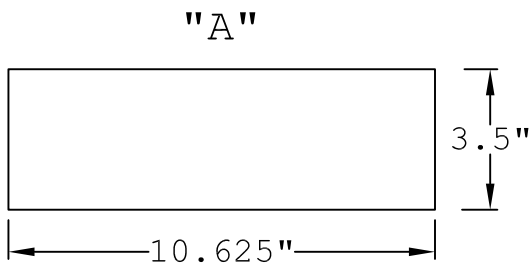

TOP VIEW

END VIEW

SIDE VIEW

END VIEW

PERSPECTIVE VIEW

KEYSTONE

KS10582
 FLAT EDGE,
 SMOOTH FINISH

Prepared By:
 McCoy
 Drafting &
 Design, LLC
 4438 Sandy Creek Road
 PO Box 1642
 Morgantown, KY 42261
 Phone: 270-535-1343
 Email: rlmccoy76@gmail.com