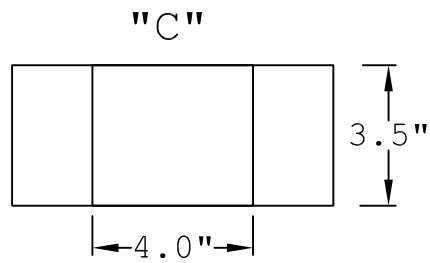

TOP VIEW

END VIEW

SIDE VIEW

END VIEW

PERSPECTIVE VIEW

KEYSTONE

KS10582
 FLAT EDGE,
 SMOOTH FINISH

Prepared By:
 McCoy
 Drafting &
 Design, LLC
 4438 Sandy Creek Road
 PO Box 1642
 Morgantown, KY 42261
 Phone: 270-535-1343
 Email: rlmccoy76@gmail.com