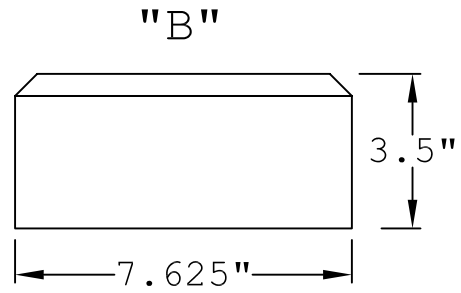

TOP VIEW

END VIEW

SIDE VIEW

END VIEW

PERSPECTIVE VIEW

KEYSTONE

KS07581
BEVELED EDGE,
SMOOTH FINISH

Prepared By:
MD McCoy
Drafting &
Design, LLC
4438 Sandy Creek Road
PO Box 1642
Morgantown, KY 42261
Phone: 270-535-1343
Email: rlmccoy76@gmail.com