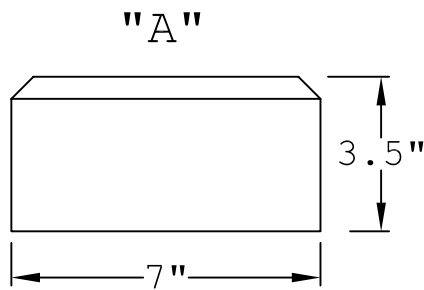

TOP VIEW

END VIEW

SIDE VIEW

END VIEW

PERSPECTIVE VIEW

KEYSTONE

KS07581
BEVELED EDGE,
SMOOTH FINISH

Prepared By:
MD McCoy
Drafting &
Design, LLC
4438 Sandy Creek Road
PO Box 1642
Morgantown, KY 42261
Phone: 270-535-1343
Email: rlmccoy76@gmail.com