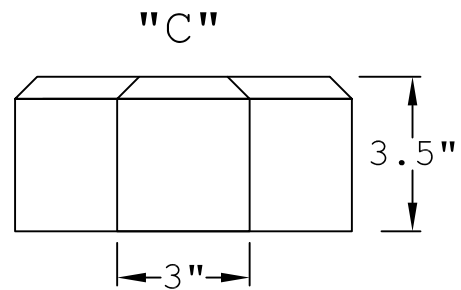

TOP VIEW

END VIEW

SIDE VIEW

END VIEW

PERSPECTIVE VIEW

KEYSTONE

KS07581
BEVELED EDGE,
SMOOTH FINISH

Prepared By:
MD McCoy
Drafting &
Design, LLC
4438 Sandy Creek Road
PO Box 1642
Morgantown, KY 42261
Phone: 270-535-1343
Email: rlmccoy76@gmail.com