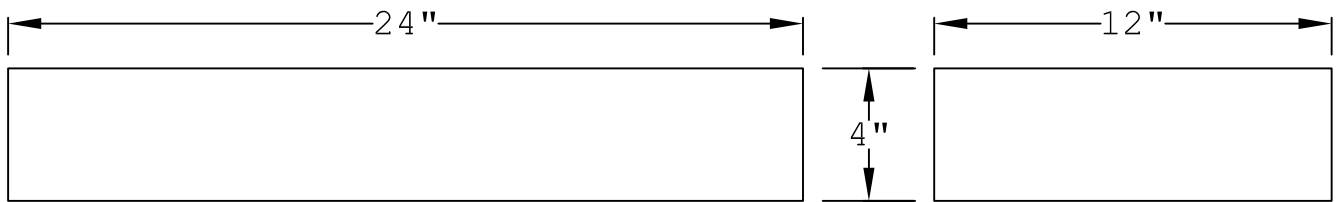

TOP VIEW

SIDE VIEW

END VIEW

PERSPECTIVE VIEW

POST CAPS

PC12X24
 FLAT WITH
 SMOOTH FINISH

Prepared By:

4438 Sandy Creek Road
 PO Box 1642
 Morgantown, KY 42261
 Phone: 270-535-1343
 Email: rlmccoy76@gmail.com