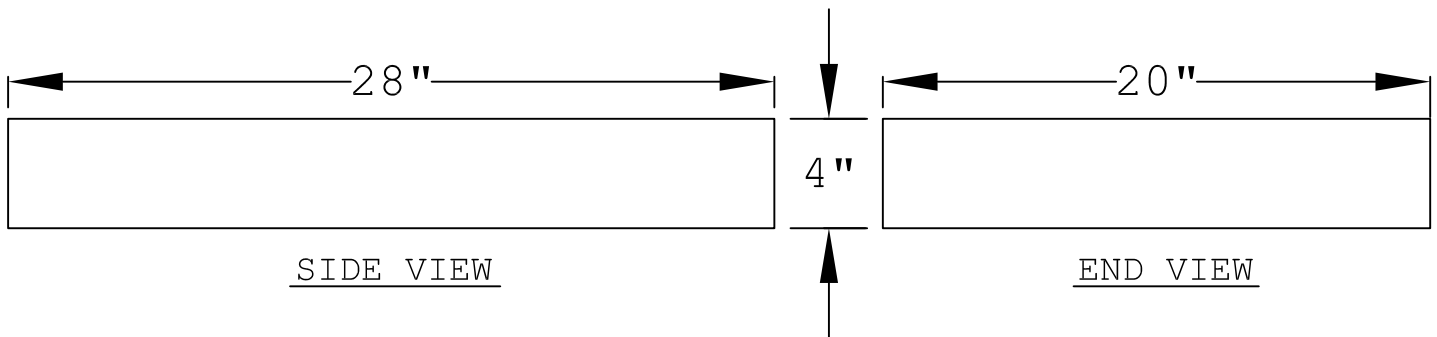

TOP VIEW

SIDE VIEW

END VIEW

PERSPECTIVE VIEW

POST CAPS

PC20X28
FLAT WITH
SMOOTH FINISH

Prepared By:

4438 Sandy Creek Road
PO Box 1642
Morgantown, KY 42261
Phone: 270-535-1343
Email: rlmccoy76@gmail.com