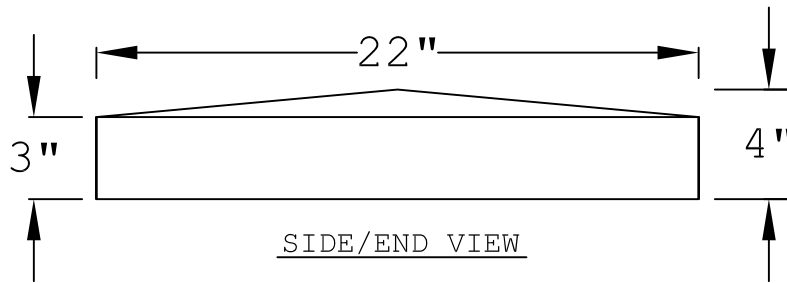

TOP VIEW

SIDE/END VIEW

PERSPECTIVE VIEW

POST CAPS

PC22X22
 APEX WITH
 SMOOTH FINISH

Prepared By:

4438 Sandy Creek Road
 PO Box 1642
 Morgantown, KY 42261
 Phone: 270-535-1343
 Email: rlmccoy76@gmail.com