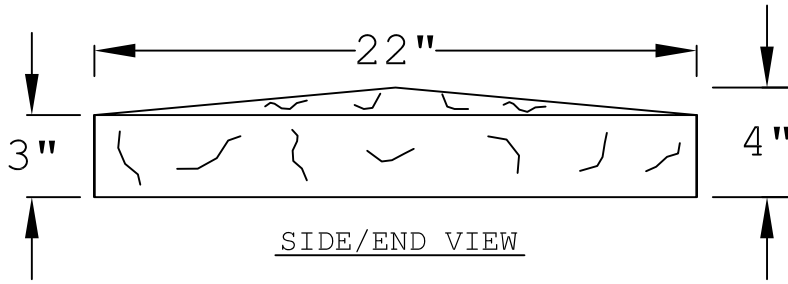

TOP VIEW

SIDE/END VIEW

PERSPECTIVE VIEW

POST CAPS
PC22X22HF
APEX WITH HAMMER
FACED FINISH

Prepared By:

4438 Sandy Creek Road
PO Box 1642
Morgantown, KY 42261
Phone: 270-535-1343
Email: rlmccoy76@gmail.com