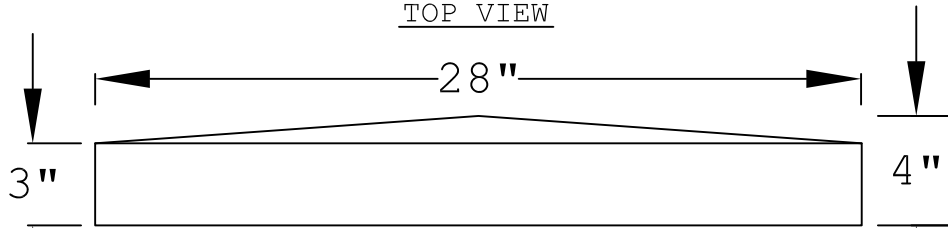

TOP VIEW

SIDE/END VIEW

PERSPECTIVE VIEW

POST CAPS  
 PC28X28  
 APEX WITH SMOOTH  
 FINISH

Prepared By:  
**MD** McCoy  
 Drafting &  
 Design, LLC  
 4438 Sandy Creek Road  
 PO Box 1642  
 Morgantown, KY 42261  
 Phone: 270-535-1343  
 Email: rlmccoy76@gmail.com