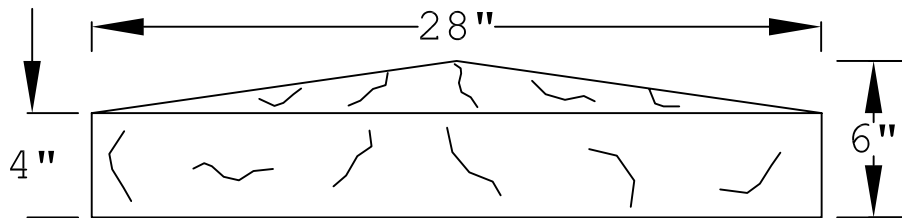

TOP VIEW

SIDE/END VIEW

PERSPECTIVE VIEW

POST CAPS  
 PC28X28HF  
 APEX WITH HAMMER  
 FACED FINISH

Prepared By:  
**MD** McCoy  
 Drafting &  
 Design, LLC  
 4438 Sandy Creek Road  
 PO Box 1642  
 Morgantown, KY 42261  
 Phone: 270-535-1343  
 Email: rlmccoy76@gmail.com