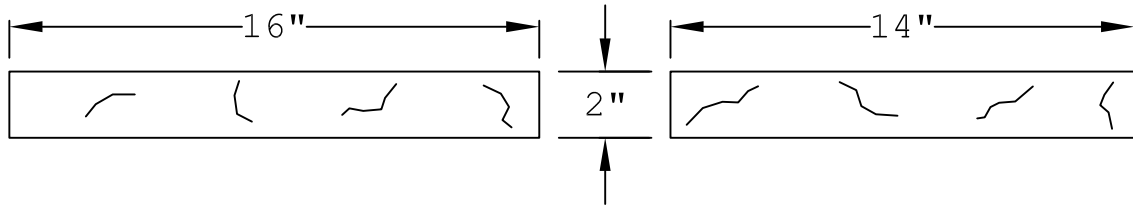

TOP VIEW

SIDE VIEW

END VIEW

PERSPECTIVE VIEW

WALL CAPS

14x16W  
TEXTURED SIDES  
WITH NEEDLE  
SCALE TOP

Prepared By:

McCoy  
Drafting &  
Design, LLC  
4438 Sandy Creek Road  
PO Box 1642  
Morgantown, KY 42261  
Phone: 270-535-1343  
Email: rlmccoy76@gmail.com